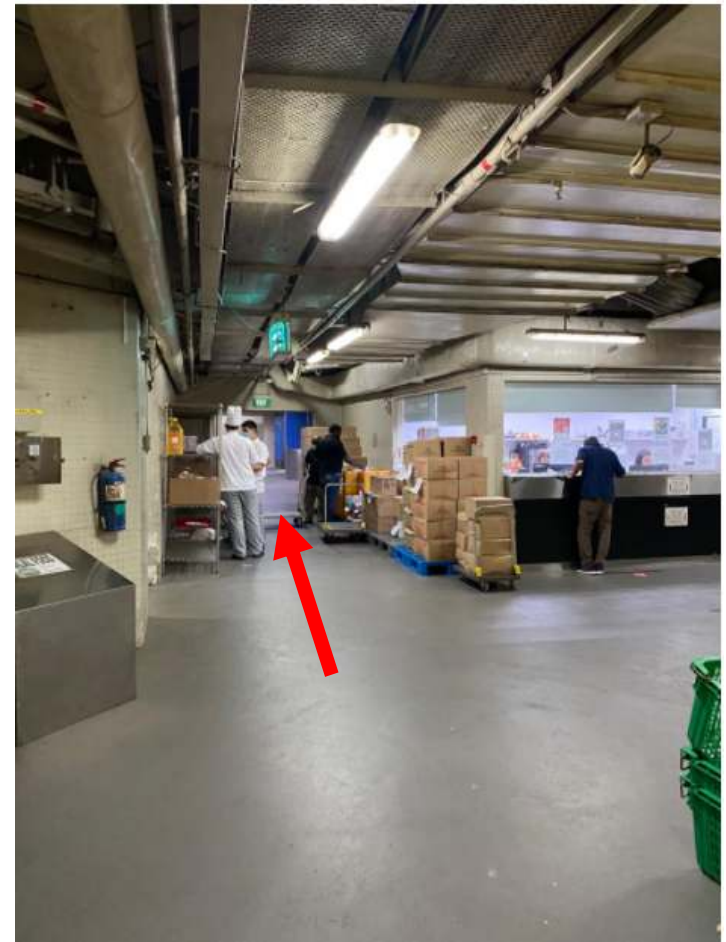

Raffles City
Convention Centre

skai
SUITES

Fairmont
SINGAPORE

swissôtel THE STAMFORD
SINGAPORE

1. Please ensure all vendors head to dock 2 for exchanging of pass / temperature taking & safe entry

2. To pass by receiving office and enter via walkway