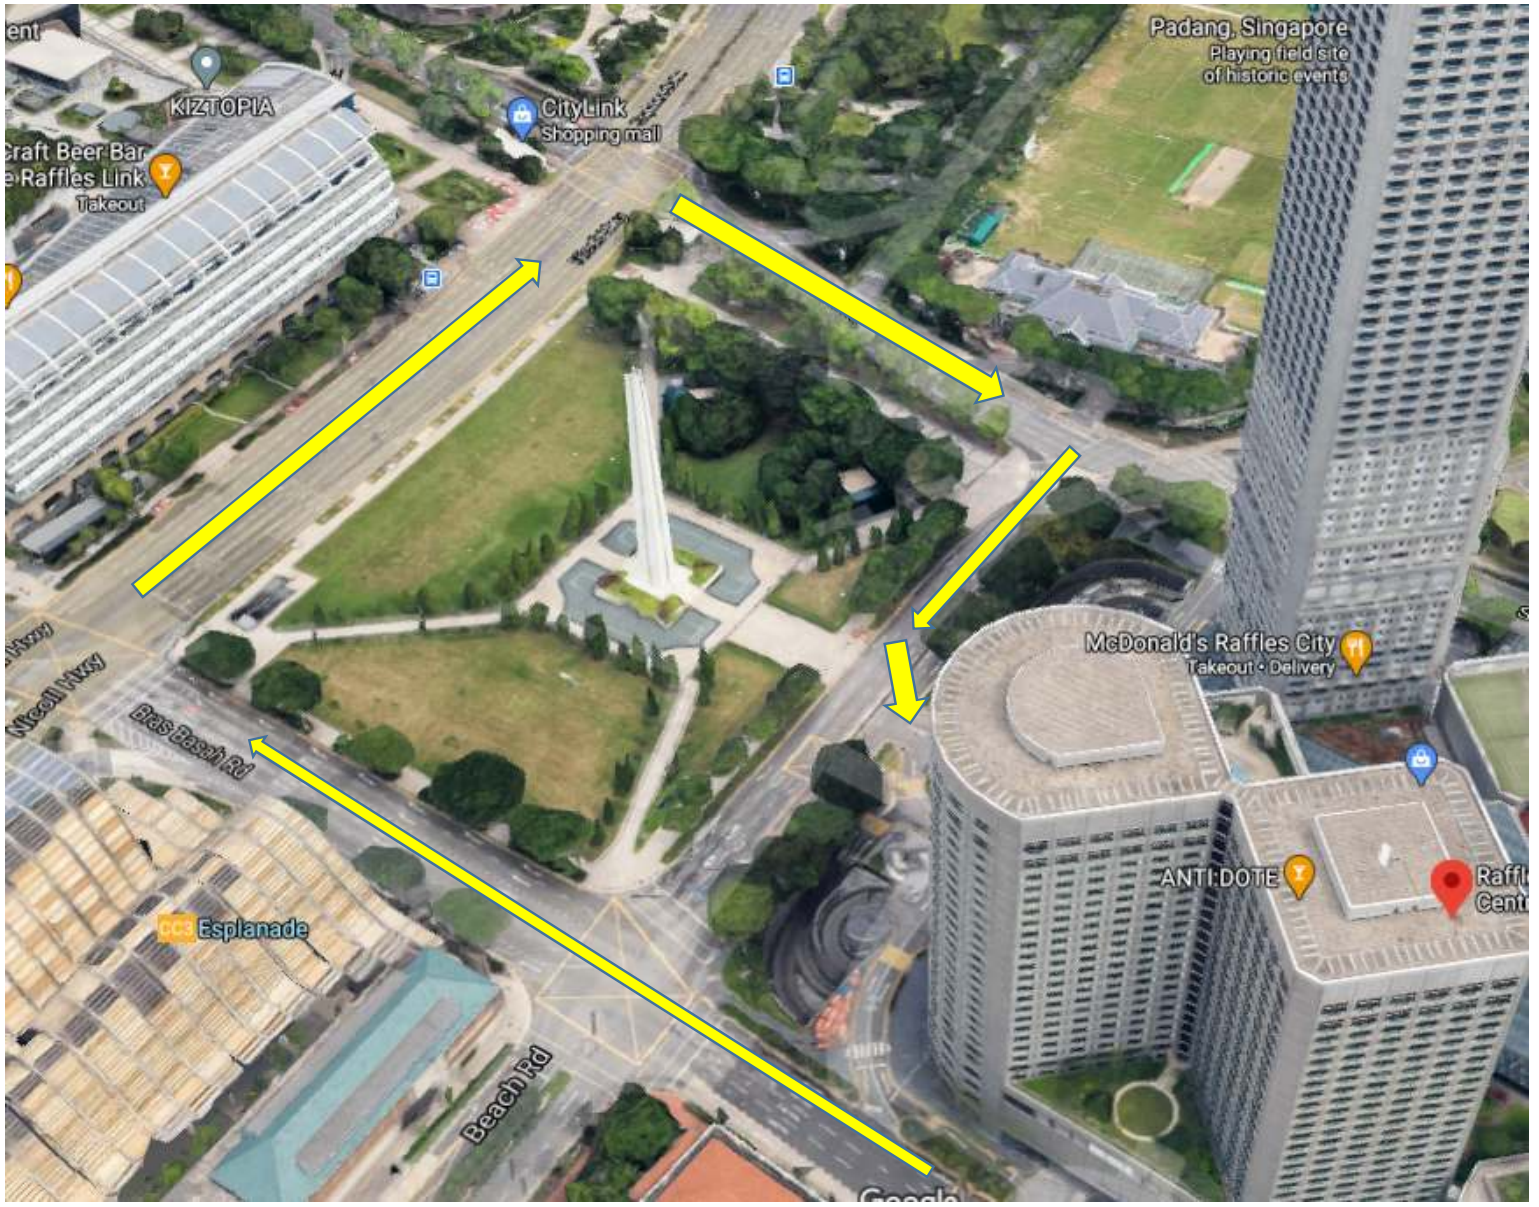

Directions to loading bay from Beach Rd and Bras Basah Rd

Raffles City
Convention Centre

skai
SUITES

Fairmont
SINGAPORE

swissôtel THE STAMFORD
SINGAPORE

Coming via Beach Rd

Turn left into Swissotel "Mark X"

This is the entrance of the loading bay

**Coming via Bras Basah
Follow the yellow arrow
to get to Beach Rd and
refer to slide 2 for
loading bay location**

Directions from Loading Dock 2 to L4 Convention space

Raffles City
Convention Centre

skai
SUITES

Fairmont
SINGAPORE

swissôtel THE STAMFORD
SINGAPORE

1. Please ensure all vendors head to dock 2 for exchanging of pass / temperature taking & safe entry

2. To pass by receiving office and enter via walkway

3. To take elevators DSL 1 – 4 to level 4

4. Exit at level 4 and turn right toward Convention foyer

5. Exit via this door and turn left to the Fairmont Ballroom foyer